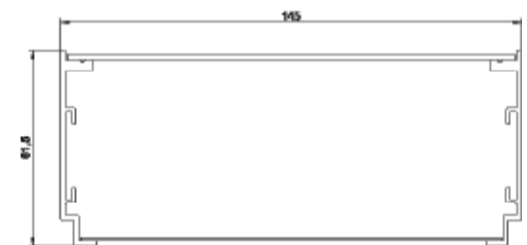

Quick Info

CRI ≥90

3000K/ 4000K/ 5700K

ON-OFF/ON-OFF (FLICKER FREE)

DALI-2 DT6 / DALI-2 DT8/ DALI+

SDCM<3

L70 @50,000h

Micro Prismatic Diffuser

Aluminium

Types

Recessed with Frame in GYPSUM Ceiling

Recessed in T-Bar Techzone Ceiling

Single Line Diagram

Recessed Mounted

Profile Code

SY-04